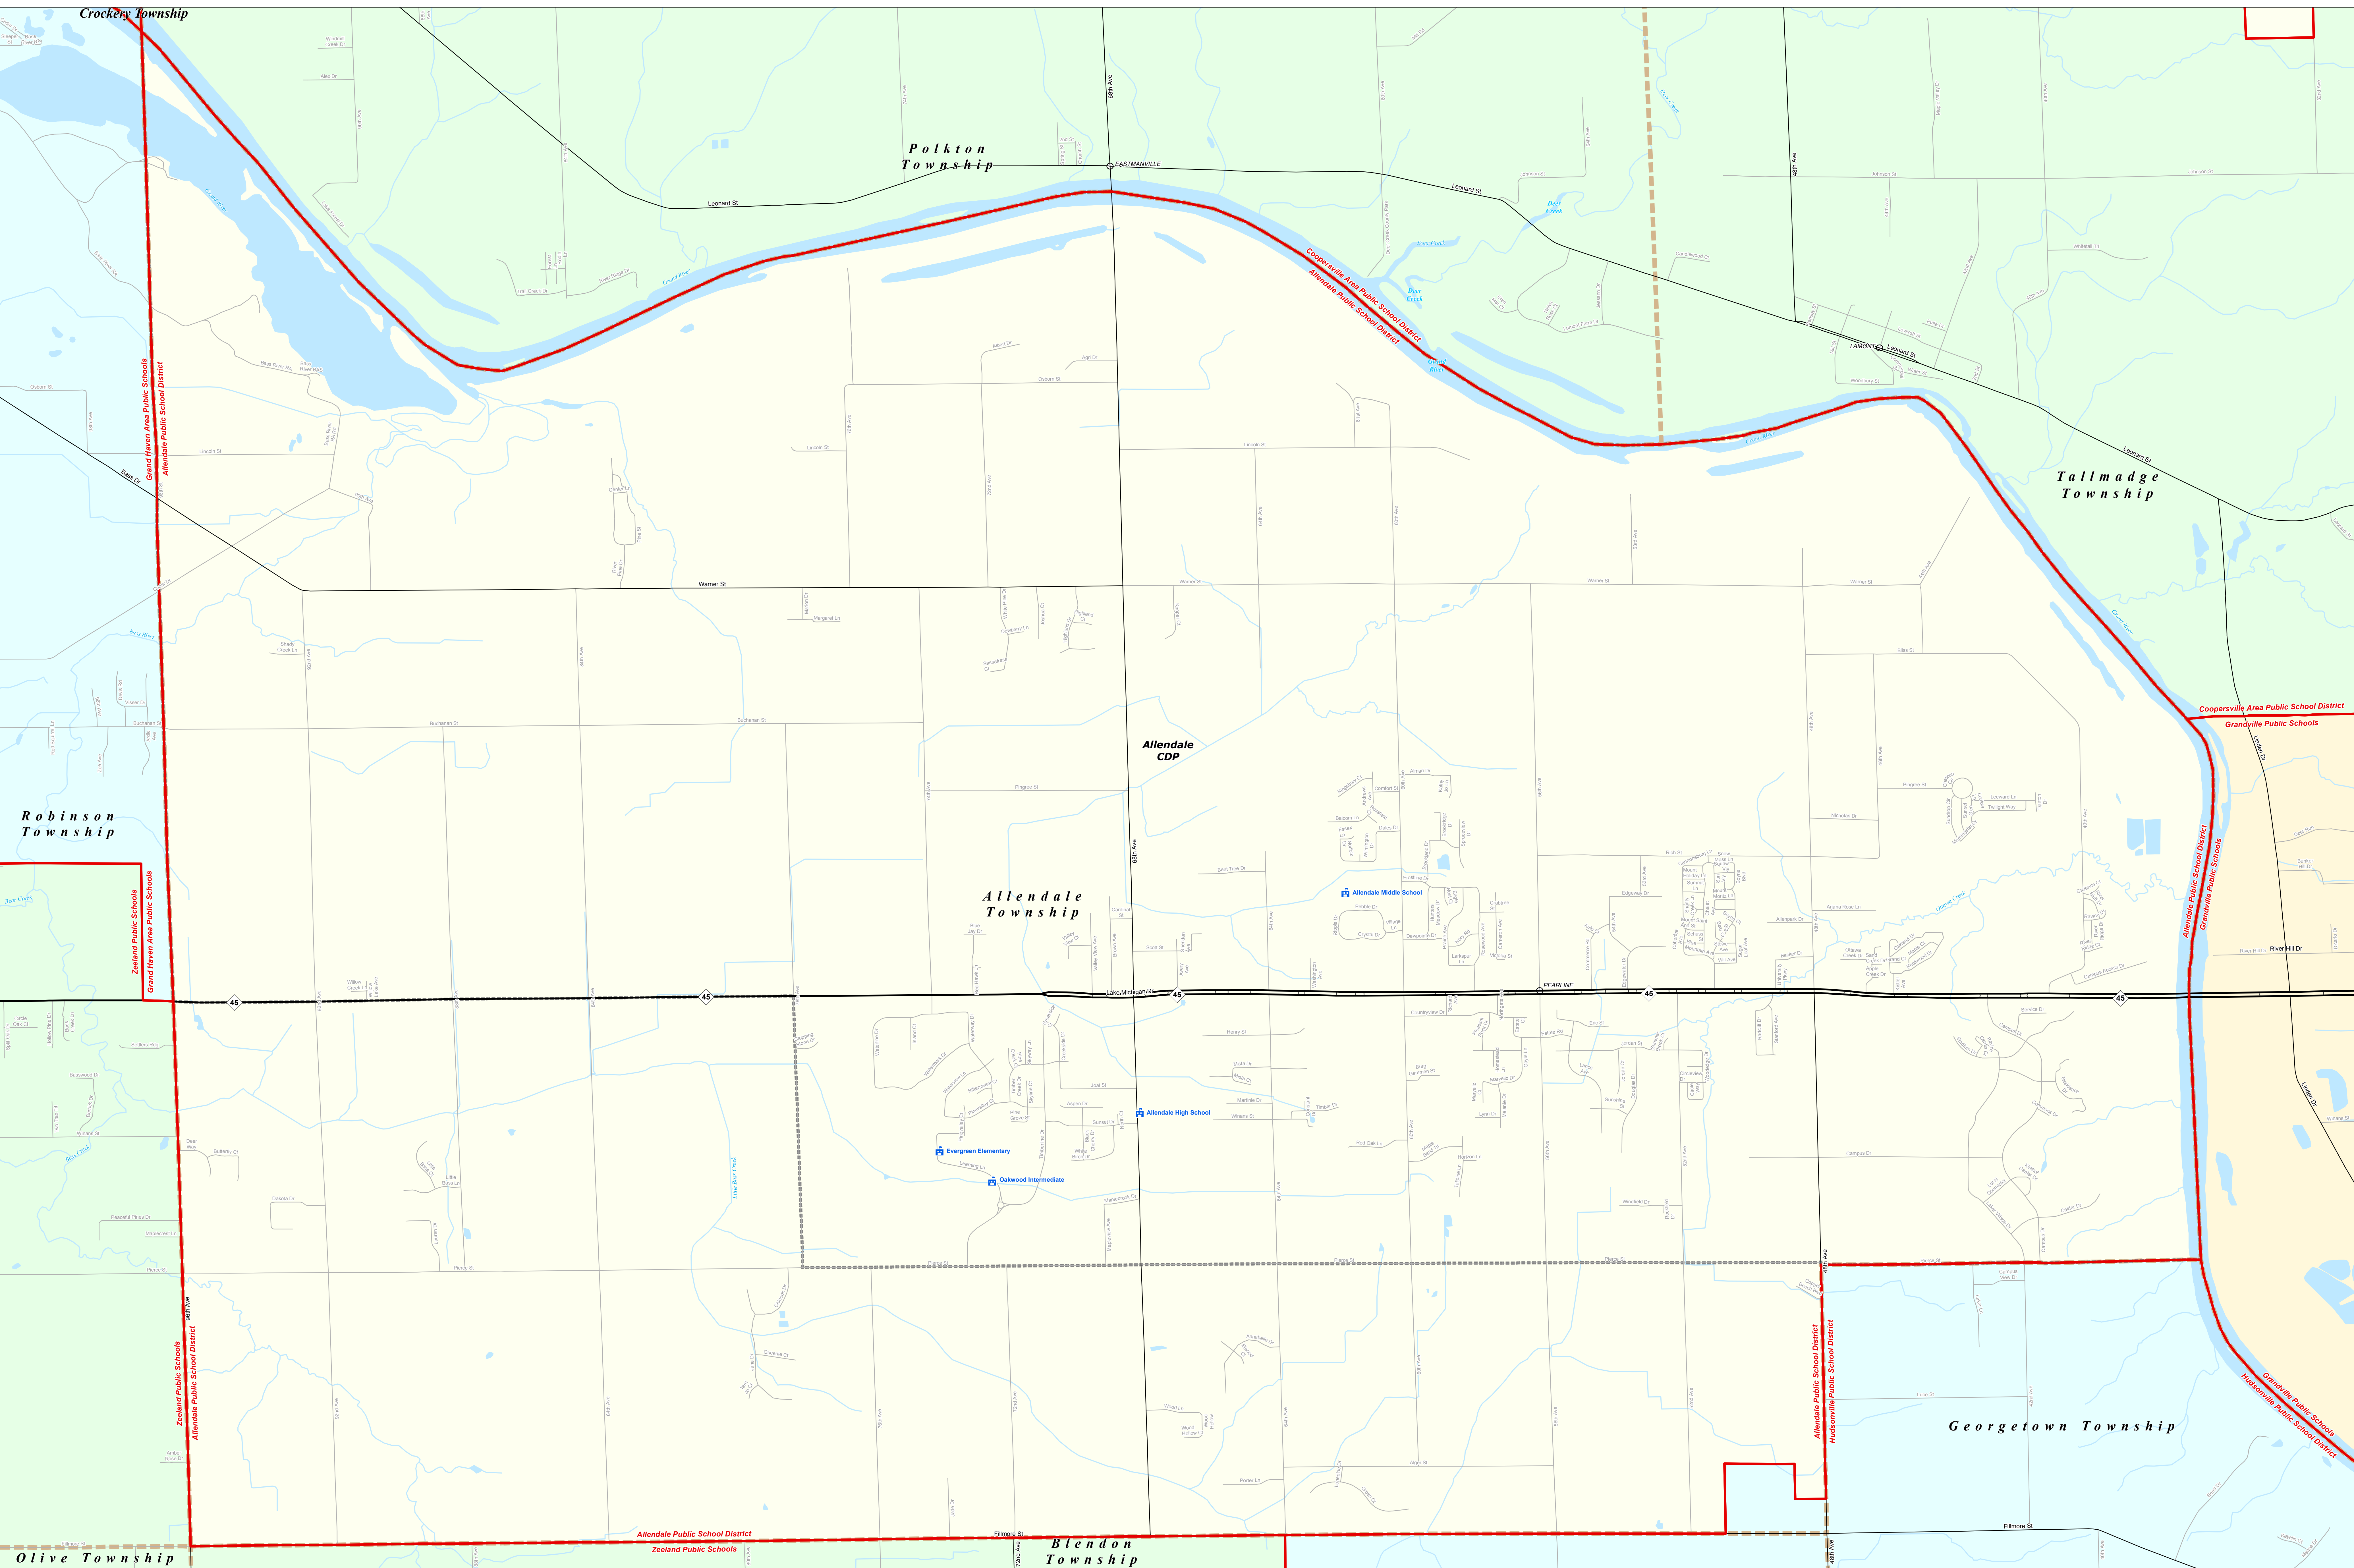

ALLENDALE PUBLIC SCHOOL DISTRICT

Ottawa Area ISD

All information presented in this publication is in the public domain and may be reproduced, reprinted, and redistributed as desired.

Legend	
School District	Unincorporated Place
County	School
City	Water Feature
Township	Freeway
Village	Primary Road
Census Designated Place	Local Road
	Railroad
	River, Stream, or Drain